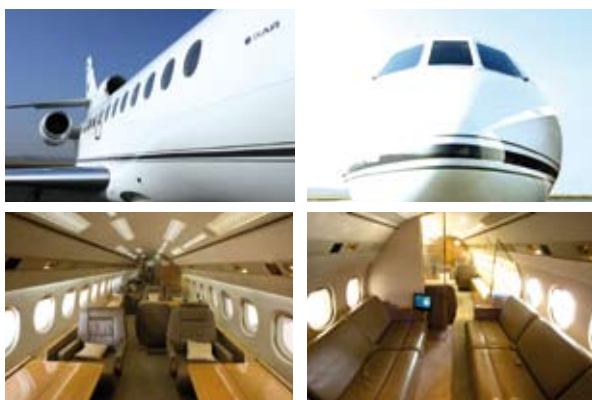

FALCON 900

Directs flights from Paris to

- New York
- Brazzaville
- Almaty
- Tel Aviv
- Dubai
- Beirut

Falcon 900 is a large Cabin TriJet business aircraft

Executive Transport Passenger

From its quiet and luxuriously equipped interior, the Falcon 900 spans the globe with up to 6,500 km of range. Our custom-crafted cabin offers seating for fourteen passengers in an exclusive environment.

FALCON 900B

SPECIFICATIONS

Crew	3
Passengers	14
Performances	
Cruising Speed	860 km/h
Max Speed	890 km/h
Max Altitude Operating	15500 m
Dimensions	
Length	20.21 m
Height	7.55 m
Wingspan	19.33 m ³
Maximum Distance without stop over	3500 nm