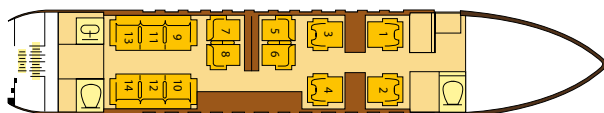

FALCON 900

Directs flights from Paris to

- New York
- Brazzaville
- Almaty
- Tel Aviv
- Dubai
- Beirut

Falcon 900 is a large Cabin TriJet business aircraft

Executive Transport Passenger

From its quiet and luxuriously equipped interior, the Falcon 900 spans the globe with up to 6,500 km of range. Our custom-crafted cabin offers seating for fourteen passengers in an exclusive environment.

FALCON 900B

SPECIFICATIONS

Crew	3
Passengers	14
Performances	
Cruising Speed	860 km/h
Max Speed	890 km/h
Max Altitude Operating	15500 m
Dimensions	
Length	20.21 m
Height	7.55 m
Wingspan	19.33 m ³
Maximum Distance without stop over	3500 nm